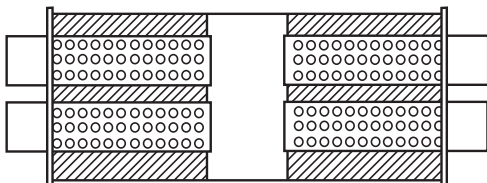

FOR ANY PART NOT LISTED PLEASE CALL OUR SALES OFFICE

Centre/Centre

In/Out	Length	Case	S	Part
44mm 44mm	250mm	125 x 75	2	VS25ØYY
	250mm	125 x 75	Ø	VS257YY
	350mm	125 x 75	2	VS35ØYY
	450mm	125 x 75	2	VS45ØYY
47mm 47mm	300mm	175 x 85	Ø	VM3Ø7WW
51mm 51mm	250mm	125 x 75	2	VS25ØZZ
	250mm	125 x 75	Ø	VS257ZZ
	400mm	200 x 100	Ø	VL4Ø7SA
	450mm	125 x 75	2	VS45ØZZ
57mm 57mm	250mm	175 x 85	2	VM25ØHH
	350mm	200 x 100	Ø	VL357SH
63mm 63mm	350mm	220 x 120	Ø	VQ367SJ
76mm 76mm	350mm	220 x 120	Ø	VQ367SK

Single In/Dual Out

In/Out	Length	Case	S	Part
63mm 51/51	400mm	200 x 100	3	VL4ØØCJT

Same End In/Out

In/Out	Length	Case	S	Part
51/51	400mm	220 x 100	Ø	VQ8935

Dual In/Dual Out

In/Out	Length	Case	S	Part
44/44 44/44	350mm	200 x 100	Ø	VL357TY
44/44 44/44	600mm	175 x 85	4	VM6ØØSTY
51/51 51/51	400mm	200 x 100	4	VL4ØØTZ
76/76 76/76	350mm	220 x 120	Ø	VQ357TK