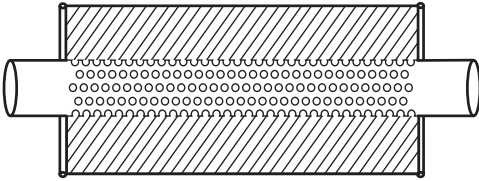

Chambered Offset/Offset Configuration

In/Out	Length	Case	S	Part
51mm 51mm	400mm	200 x 100	∅	VL407QA
76mm 76mm	350mm	220 x 120	∅	VQ367QKE*

* VQ367QKE has baffle plate.

Chambered Offset/Centre Configuration

In/Out	Length	Case	S	Part
51mm 51mm	400mm	200 x 100	∅	VL407RA
63mm 63mm	350mm	200 x 100	∅	VL357RJ
76mm 76mm	350mm	220 x 120	∅	VQ367RKE*

* VQ367RKE has baffle plate.

Same Side

In/Out	Length	Case	S	Part
44mm 44mm	250mm	200 x 100	∅	VL2750YY
63mm 63mm	250mm	200 x 100	∅	VL267OJJ
76mm 76mm	250mm	220 x 120	∅	VQ267OKK

FOR ANY PART NOT LISTED PLEASE CALL OUR SALES OFFICE

Centre/Centre

In/Out	Length	Case	S	Part
44mm 44mm	250mm	125 x 75	2	VS25ØYY
	250mm	125 x 75	Ø	VS257YY
	350mm	125 x 75	2	VS35ØYY
	450mm	125 x 75	2	VS45ØYY
47mm 47mm	300mm	175 x 85	Ø	VM3Ø7WW
51mm 51mm	250mm	125 x 75	2	VS25ØZZ
	250mm	125 x 75	Ø	VS257ZZ
	400mm	200 x 100	Ø	VL4Ø7SA
	450mm	125 x 75	2	VS45ØZZ
57mm 57mm	250mm	175 x 85	2	VM25ØHH
	350mm	200 x 100	Ø	VL357SH
63mm 63mm	350mm	220 x 120	Ø	VQ367SJ
76mm 76mm	350mm	220 x 120	Ø	VQ367SK

Single In/Dual Out

In/Out	Length	Case	S	Part
63mm 51/51	400mm	200 x 100	3	VL4ØØCJT

Same End In/Out

In/Out	Length	Case	S	Part
51/51	400mm	220 x 100	Ø	VQ8935

Dual In/Dual Out

In/Out	Length	Case	S	Part
44/44 44/44	350mm	200 x 100	Ø	VL357TY
44/44 44/44	600mm	175 x 85	4	VM6ØØSTY
51/51 51/51	400mm	200 x 100	4	VL4ØØTZ
76/76 76/76	350mm	220 x 120	Ø	VQ357TK