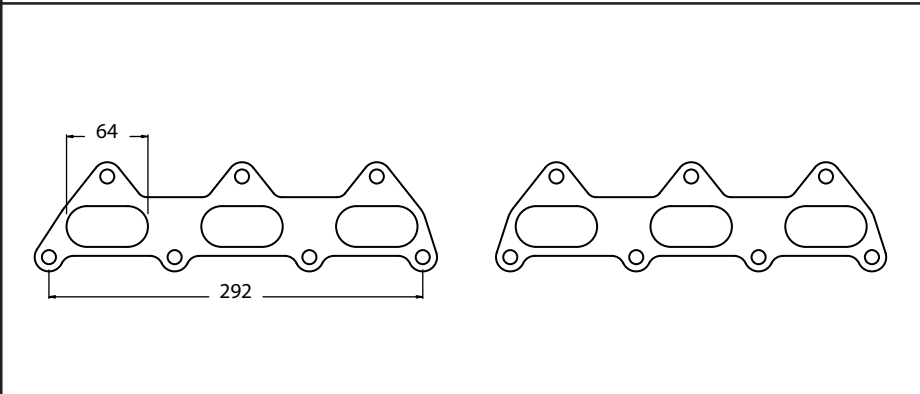

Flange: **FL9083**
 Gasket: GK9083

Motor:
 2.8L Straight 6
 4.2L Straight 6

Flange: **FL9234**
 Gasket: GK9234

Motor:
 5.3L V12

Performance Head. Oval Ports.

Flange: **FL9275**
 Gasket: GK9275

Motor:
 5.3L V12

HDR Plate Set 12 (Std Head)

Flange: **FL9415**
 Gasket:

Motor:
 XJR 4000cc DOHC 12V
 XJR6 4000cc SUPERCHARGED

L6

Flange:
 Gasket:

Motor: