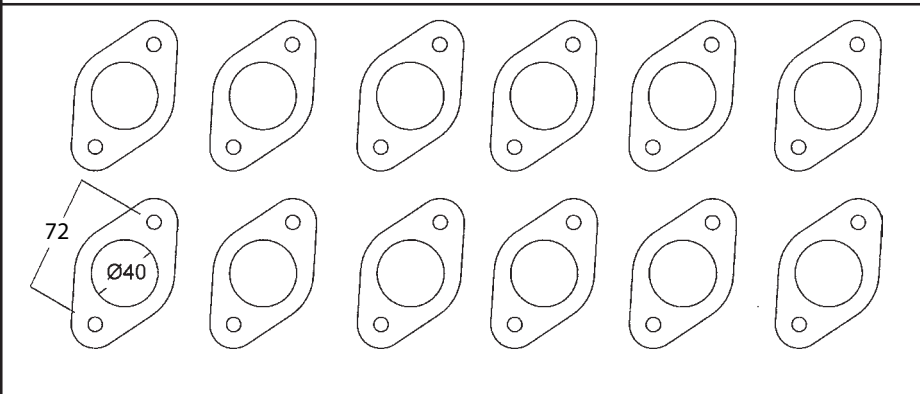

Flange: **FL9083**
 Gasket: GK9083

Motor:
 2.8L Straight 6
 4.2L Straight 6

Flange: **FL9234**
 Gasket: GK9234

Motor:
 5.3L V12

Performance Head. Oval Ports.

Flange: **FL9275**
 Gasket: GK9275

Motor:
 5.3L V12

HDR Plate Set 12 (Std Head)

Flange: **FL9415**
 Gasket:

Motor:
 XJR 4000cc DOHC 12V
 XJR6 4000cc SUPERCHARGED

L6

Flange:
 Gasket:

Motor: