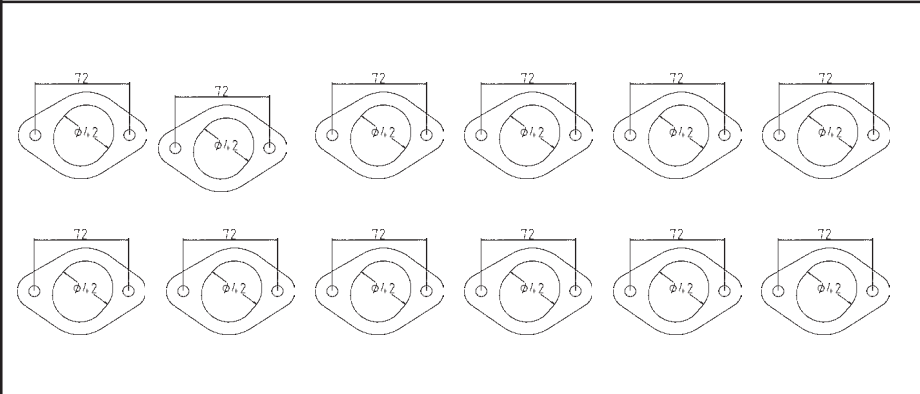

Flange: **FL9083**
 Gasket: GK9083

Motor:
 2.8L Straight 6
 4.2L Straight 6

Flange: **FL9234**
 Gasket: GK9234

Motor:
 5.3L V12

Performance Head. Oval Ports.

Flange: **FL9275**
 Gasket: GK9275

Motor:
 5.3L V12

HDR Plate Set 12 (Std Head)

Flange: **FL9415**
 Gasket:

Motor:
 XJR 4000cc DOHC 12V
 XJR6 4000cc SUPERCHARGED

L6

Flange:
 Gasket:

Motor: