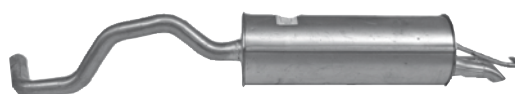

Beetle

Jan 63 – on

2dr Sedan

4 Cyl Petrol

1300cc / 1500cc / 1600cc

VW2474

VP0005

Use VWK001 engine fitting kit and VWK002 tailpipe fitting kit.

Beetle

Jan 00 – on

Coupe

4 Cyl Petrol

1600cc

AD1650

Beetle

Jan 00 – on

Coupe

4 Cyl Petrol / 4 Cyl Diesel

1800cc Turbo / 1900cc

AD1669

Beetle

Jan 00 – on

Coupe

4 Cyl Petrol