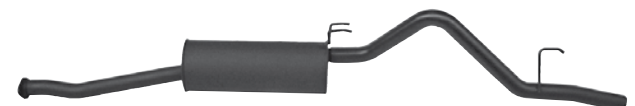

T07442

○ JE017

Hi-Lux RZN169

Nov 97 – on

Cab & Chassis
Double Cab / Ute
4 Cyl Petrol
2700cc
3RZ-FE
4WD

T07442

○ JE017

For any model not listed please call our sales office