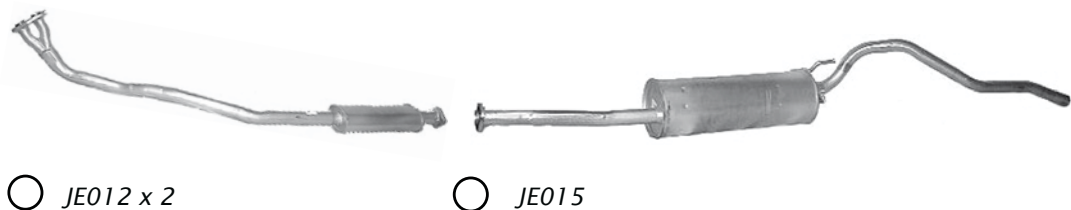

Hi-Lux YN65 YN67

Aug 83 – Aug 89

Cab & Chassis / Ute
4 Cyl Petrol
2000cc / 2200cc
3Y / 4Y
4WD

TP6100

TO2185

Hi-Lux LN85 LN86

Aug 88 – on

Cab & Chassis
Double Cab / Ute
4 Cyl Diesel
2400cc SOHC
2WD

TP6098

TO2092

Hi-Lux RN85

Aug 90 – Sep 97

Cab & Chassis
Double Cab / Ute
4 Cyl Petrol
2400cc
22R
2WD

TO2061

TO2122

Hi-Lux YN85 YN87

Aug 88 – 1995

Cab & Chassis / Ute
4 Cyl Petrol
1800cc / 2200cc
2Y / 4Y
2WD

TP6107
(4Y only)

TO2200

Hi-Lux RN90

Aug 88 – Sep 97

Ute / Extra Cab
4 Cyl Petrol
2400cc
22R
2WD

TO7814

For any model not listed please call our sales office