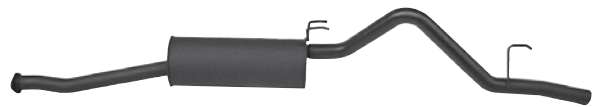

Hi-Lux RZN174

Nov 97 - on

*Cab & Chassis
Double Cab / Ute
4 Cyl Petrol
2700cc
3RZ-FE
4WD*

T07442

○ JE017