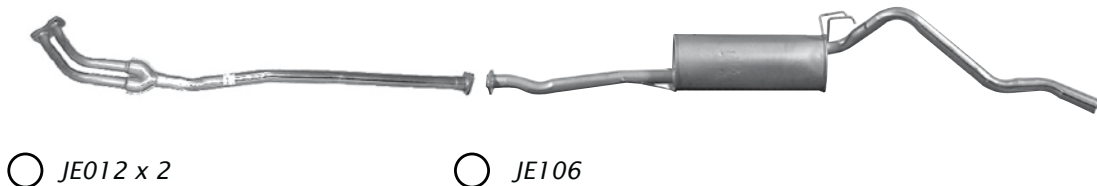

Hi-Lux YN65 YN67

Aug 83 – Aug 89

Cab & Chassis / Ute
4 Cyl Petrol
2000cc / 2200cc
3Y / 4Y
4WD

TP6100

TO2185