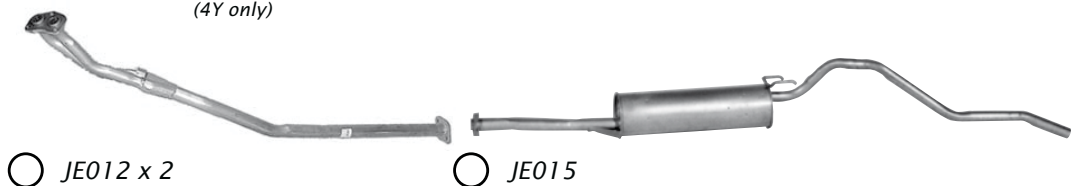

Hi-Lux YN85 YN87

Aug 88 – 1995

Cab & Chassis / Ute
4 Cyl Petrol
1800cc / 2200cc
2Y / 4Y
2WD

TP6107
(4Y only)

TO2200

Hi-Lux RN90

Aug 88 – Sep 97

Ute / Extra Cab
4 Cyl Petrol
2400cc
22R
2WD

TO7814