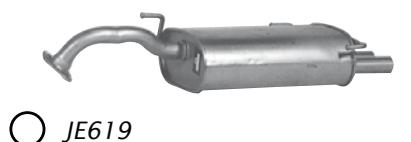

Camry VDV10 VCV10

1991 – Aug 97

Sedan / Wagon

V6

3000cc

3VZ-FE Engine

TO2225

Celica ST162

Aug 85 – Aug 89

Coupe

4 Cyl Petrol

2000cc EFi

3S-GELU

TO2603

For any model not listed please call our sales office

Celica ST183