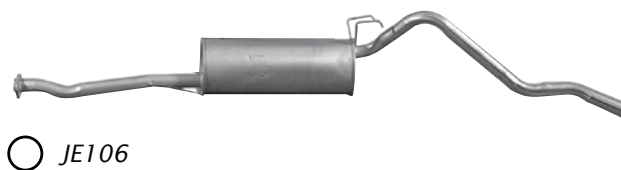

Hi-Lux RN105 RN106

Aug 88 – Sept 97

Cab & Chassis
Double Cab / Ute
4 Cyl Petrol
2400cc
22R

T02185

○ JE106