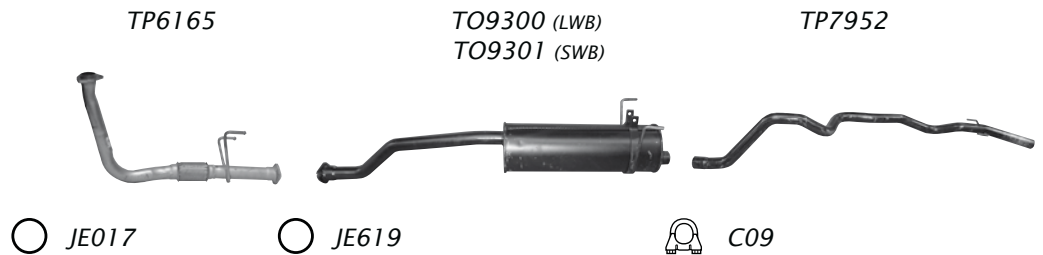

Hi-Lux LN55 LN56

Aug 83 – Aug 89

Cab & Chassis / Ute
4 Cyl Diesel
2000cc / 2400cc
L / 2L
4WD