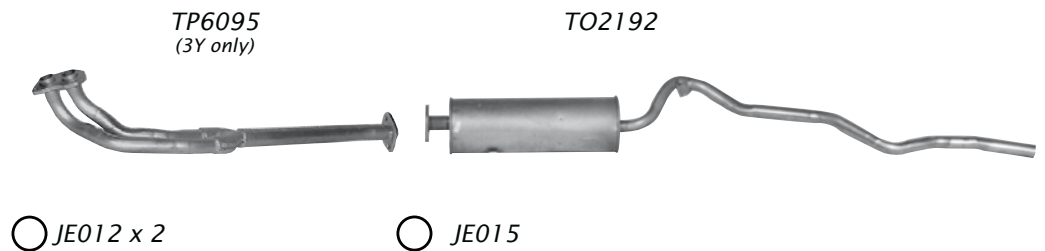

Trim tailpipe for Sedan

Corona ST191

1992 – on
 Sedan / Liftback
 4 Cyl Petrol
 2000cc EFi
 3S-FE 16v

Echo NCP 10

Oct 99 – on
 3dr Hatch
 4 Cyl Petrol
 1300cc
 16V EFi

Hi-Ace LH50 LH51 YH50 YH51 YH53

Dec 82 – on
 Van
 4 Cyl Petrol / 4 Cyl Diesel
 1800cc / 2000cc / 2400cc
 2Y / 3Y / L / 2L
 SWB