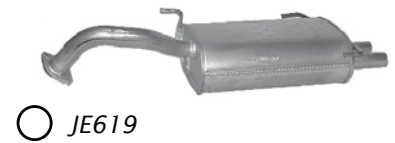

Celica ST183

1989 - on

Liftback
4 Cyl Petrol
2000cc EFi

TO2606