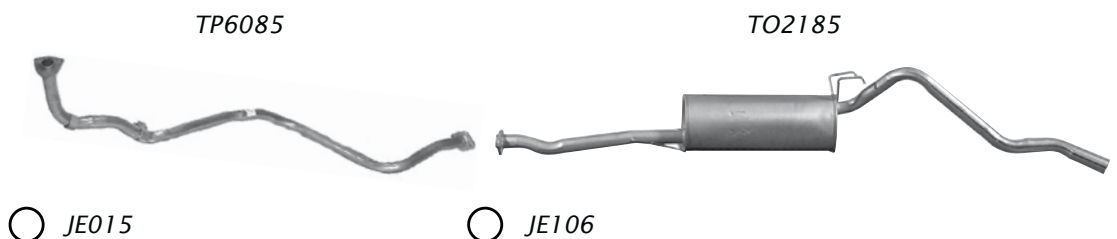

Hi-Lux LN65

Aug 83 – Aug 89

Cab Chassis / Ute
4 Cyl Diesel
2000cc / 2400cc
L / 2L
4WD