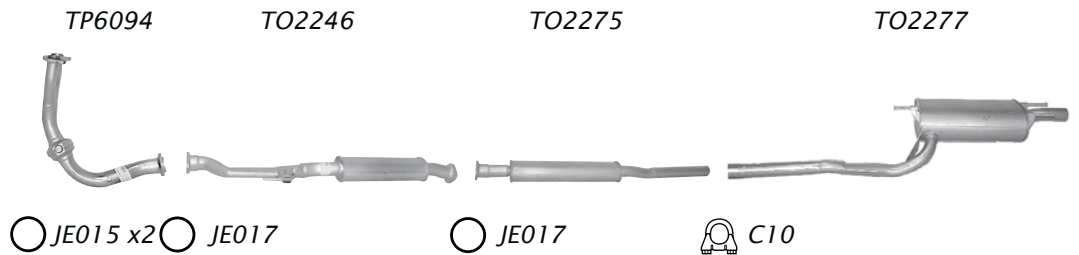

Corona ST191

1992 – on
Sedan / Liftback
4 Cyl Petrol
2000cc EFi
3S-FE 16v

Echo NCP 10

Oct 99 – on
3dr Hatch
4 Cyl Petrol
1300cc
16V EFi