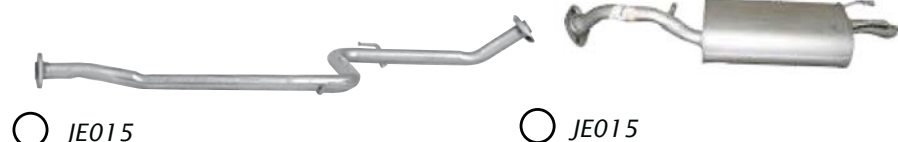

Corolla EE80

Oct 84 - Apr 87

Sedan / Hatch / Liftback
4 Cyl Petrol
1300cc
2E-L 12v

TP0126

TO0104