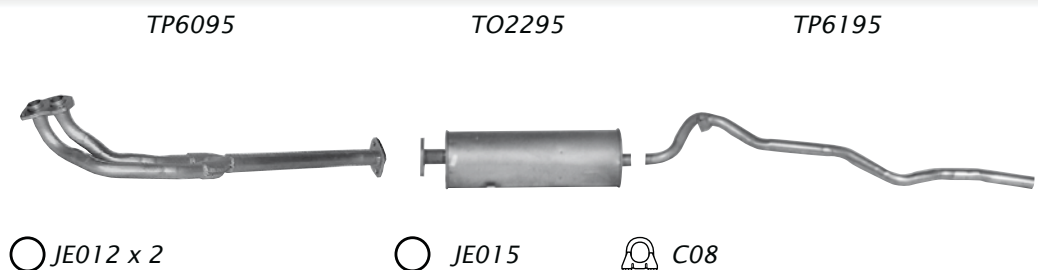

Hi-Ace YH60 YH61 YH63

Jan 84 – Aug 89
Van
4 Cyl Petrol
1800cc / 2000cc / 2200cc
2Y / 3Y / 4Y
LWB

For any model not listed please call our sales office