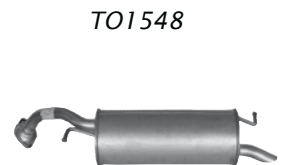

Trim tailpipe for Sedan

Corona ST191

1992 – on
 Sedan / Liftback
 4 Cyl Petrol
 2000cc EFi
 3S-FE 16v

Echo NCP 10

Oct 99 – on
 3dr Hatch
 4 Cyl Petrol
 1300cc
 16V EFi

Hi-Ace LH50 LH51 YH50 YH51 YH53

Dec 82 – on
 Van
 4 Cyl Petrol / 4 Cyl Diesel
 1800cc / 2000cc / 2400cc
 2Y / 3Y / L / 2L
 SWB