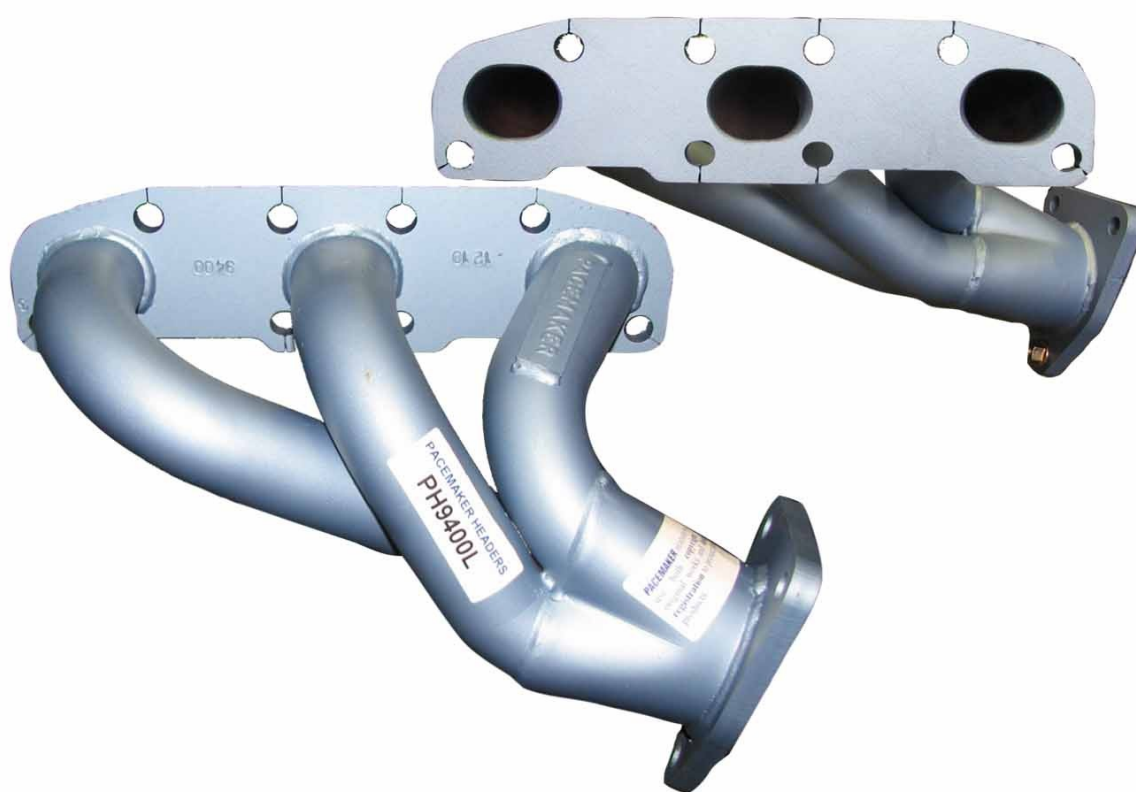

## Product Information Sheet

**Part Number** PH9400

**Description** NISS NAVARA D40 05/05-01/10 4.0L V6

**RRP Incl. GST \$** 663.00

**autobend**

15 Vulcan Place, Christchurch  
**Ph 0800 288 623 Fax 0800 737 979**  
sales@autobend.co.nz | www.autobend.co.nz

mufflers

headers

laser cutting

tube bending