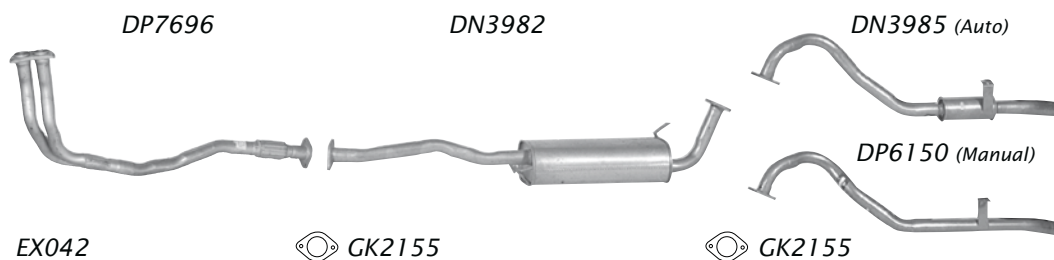

Patrol Y60 GQ

Nov 89 – Oct 91

Wagon

6 Cyl Petrol / Diesel

3000cc / 4200cc

LWB

4WD

Primera P10

1990 – 1995

Sedan

4 Cyl Petrol

1800cc / 2000cc

SR18 / SR20