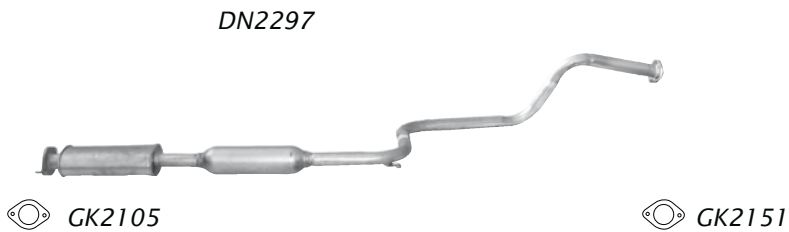

E13 / GA14 / GA16

For any model not listed please call our sales office

Pulsar / Sentra N14

Nov 91 – 1996
 Sedan / Hatch
 4 Cyl Petrol
 1400cc / 1600cc

Pulsar / Sentra N14

Nov 91 – 1994
 Wagon
 4 Cyl Petrol
 1600cc
 GA16 Multi-Valve Engine