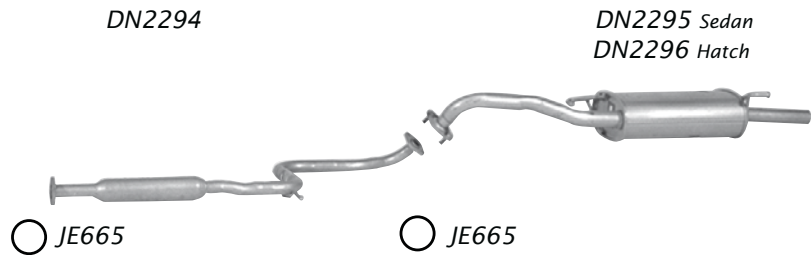

Pulsar / Sentra N14

Nov 91 – 1996
Sedan / Hatch
4 Cyl Petrol
1400cc / 1600cc

Pulsar / Sentra N14

Nov 91 – 1994
Wagon
4 Cyl Petrol
1600cc
GA16 Multi-Valve Engine