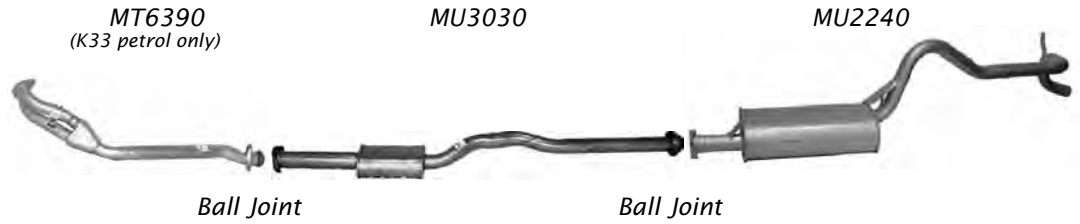

L200 K33 K34

1989 – 1993

Ute
4 Cyl Petrol or Diesel
2000cc / 2500cc
LWB
4WD