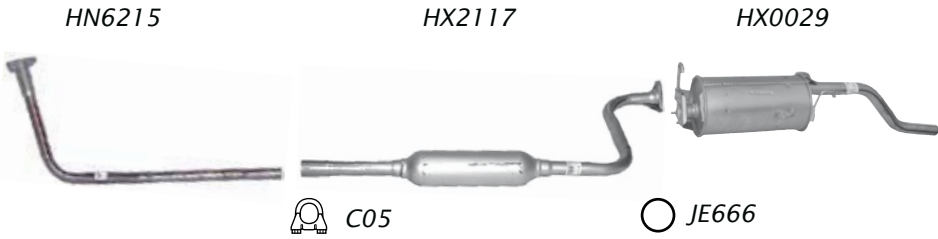

City

1984 – 1989

Hatch
4 Cyl Petrol
1300cc