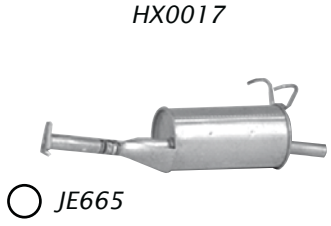

Civic

1980 – 1983

Wagon / Van
4 Cyl Petrol
1335cc
EN1 Engine

N + S Series Chassis

Civic

1982 – 1983

Sedan
4 Cyl Petrol
1335cc
EN1 Engine

Chassis R Series