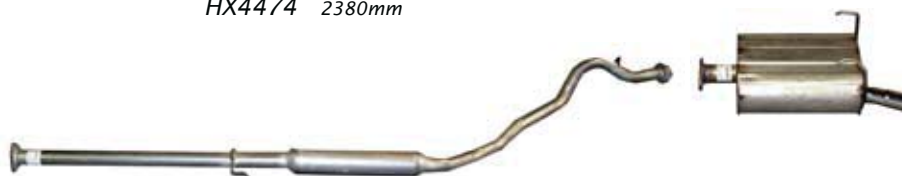

CRV

Oct 97 – Dec 01

4dr Wagon
4 Cyl Petrol
2000cc EFi
16v

HX4549 2450mm

HX4474 2380mm

HX4475

CRV

2001 – On

Wagon
4 Cyl Petrol
2400cc

HX2073

For any model not listed please call our sales office