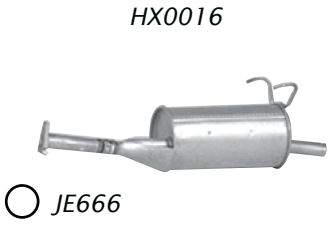

For any model not listed please call our sales office

City

1984 – 1989

Hatch
4 Cyl Petrol
1300cc

Civic

1980 – 1983

Hatch
4 Cyl Petrol
1335cc
EN1 Engine

Chassis B, N and R Series