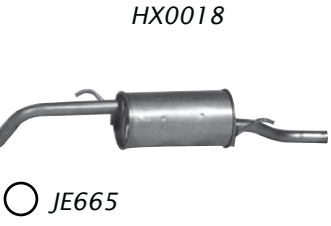

Civic

1980 – 1983

Wagon / Van
4 Cyl Petrol
1335cc
EN1 Engine

N + S Series Chassis