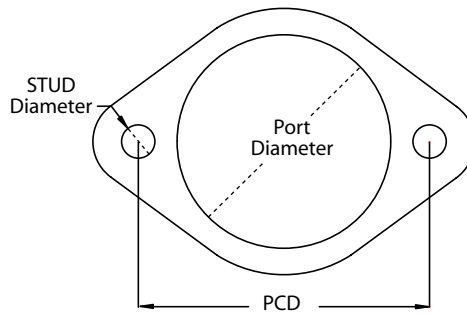

2 BOLT FLANGES

ALL DIMENSIONS IN MILLIMETRES

PART No:	HOLE	PCD	STUD	Stock Line
FL2097	11	38	8	✓
FL2018	18	44	6	✓
FL2019	19	52	6	✓
FL2030	30	53	8	✓

PART No:	HOLE	PCD	STUD	Stock Line
FL2151	51	82/86	14	✓
FL2051	51	90	12	✓
FL2251	51	96	12	✓
FL2451	51	78/80	10	✓

PART No:	HOLE	PCD	STUD	Stock Line
FL2977	35	56	8	✓
FL2989	35	63	8	✓
FL2035	35	71/72	8	✓
FL2990	36	66	6	✓

PART No:	HOLE	PCD	STUD	Stock Line
FL2899	54	76	10	✓
FL2155	55	98	12	✓

PART No:	HOLE	PCD	STUD	Stock Line
FL2038	38	62/66	-	✓
FL2905	38	71	8	✓
FL2808	38	71	4	✓