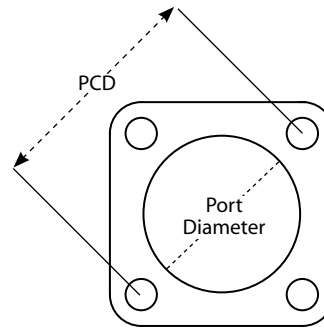

- mufflers
- headers
- laser cutting
- tube bending

3 & 4 BOLT FLANGES

PART No:	HOLE	PCD	STUD	Stock Line
FL3907	40	64	10	✓
FL3183	48	70	6	✓

PART No:	HOLE	PCD	STUD	Stock Line
FL3913	52	91	10	✓
FL3251	52	63	10	✓
FL3051	52	80	10	✓