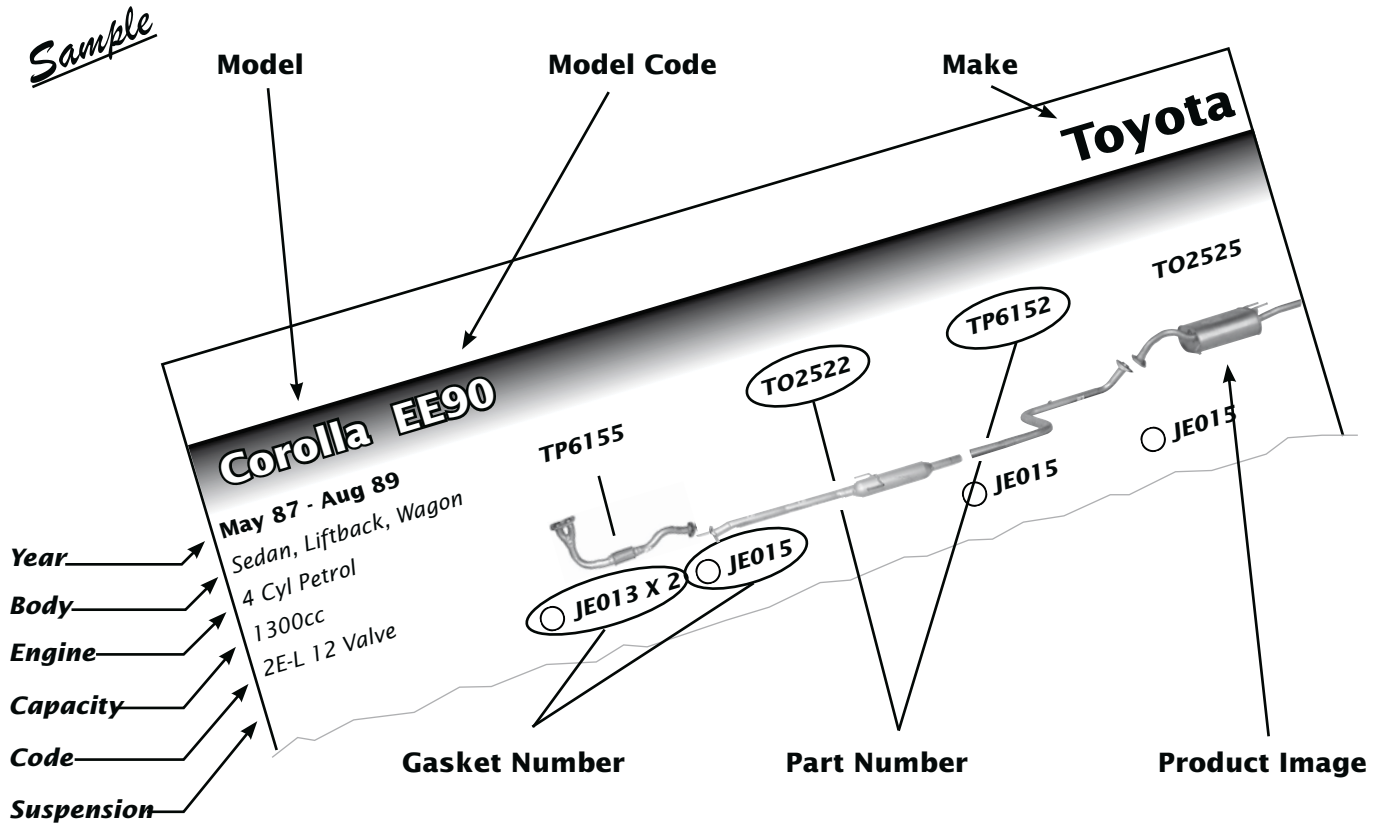

Muffler & Pipe Guide

Sample Listing

We have tried to make this catalogue easy to use while containing all the information necessary.

Listing sequence is by manufacturer, model, year, body, engine and then suspension (2WD/4WD), except for Ford and Holden where a new page has been allocated for 4, 6 and 8 cylinder vehicles.

Notes help identify parts or listings especially where the rear muffler fits several models.

Prefix By Vehicle Manufacturer					
AD	Audi/Volkswagen	HP	Holden	MT	Mitsubishi
BM	BMW	HX	Honda	MU	Mitsubishi
CR	Chrysler	HY	Hyundai	MZ	Mazda
DN	Nissan	KI	Kia	PG	Peugeot
DP	Nissan	KP	Kia	SU	Subaru
DU	Daihatsu	LR	Land Rover	SZ	Suzuki
DW	Daewoo	MO	BMC/Mini	TO	Toyota
FO	Ford	MB	Mercedes	TP	Toyota
FP	Ford	MP	Mazda	VW	Volkswagen
HO	Holden	MR	BMC/Mini		